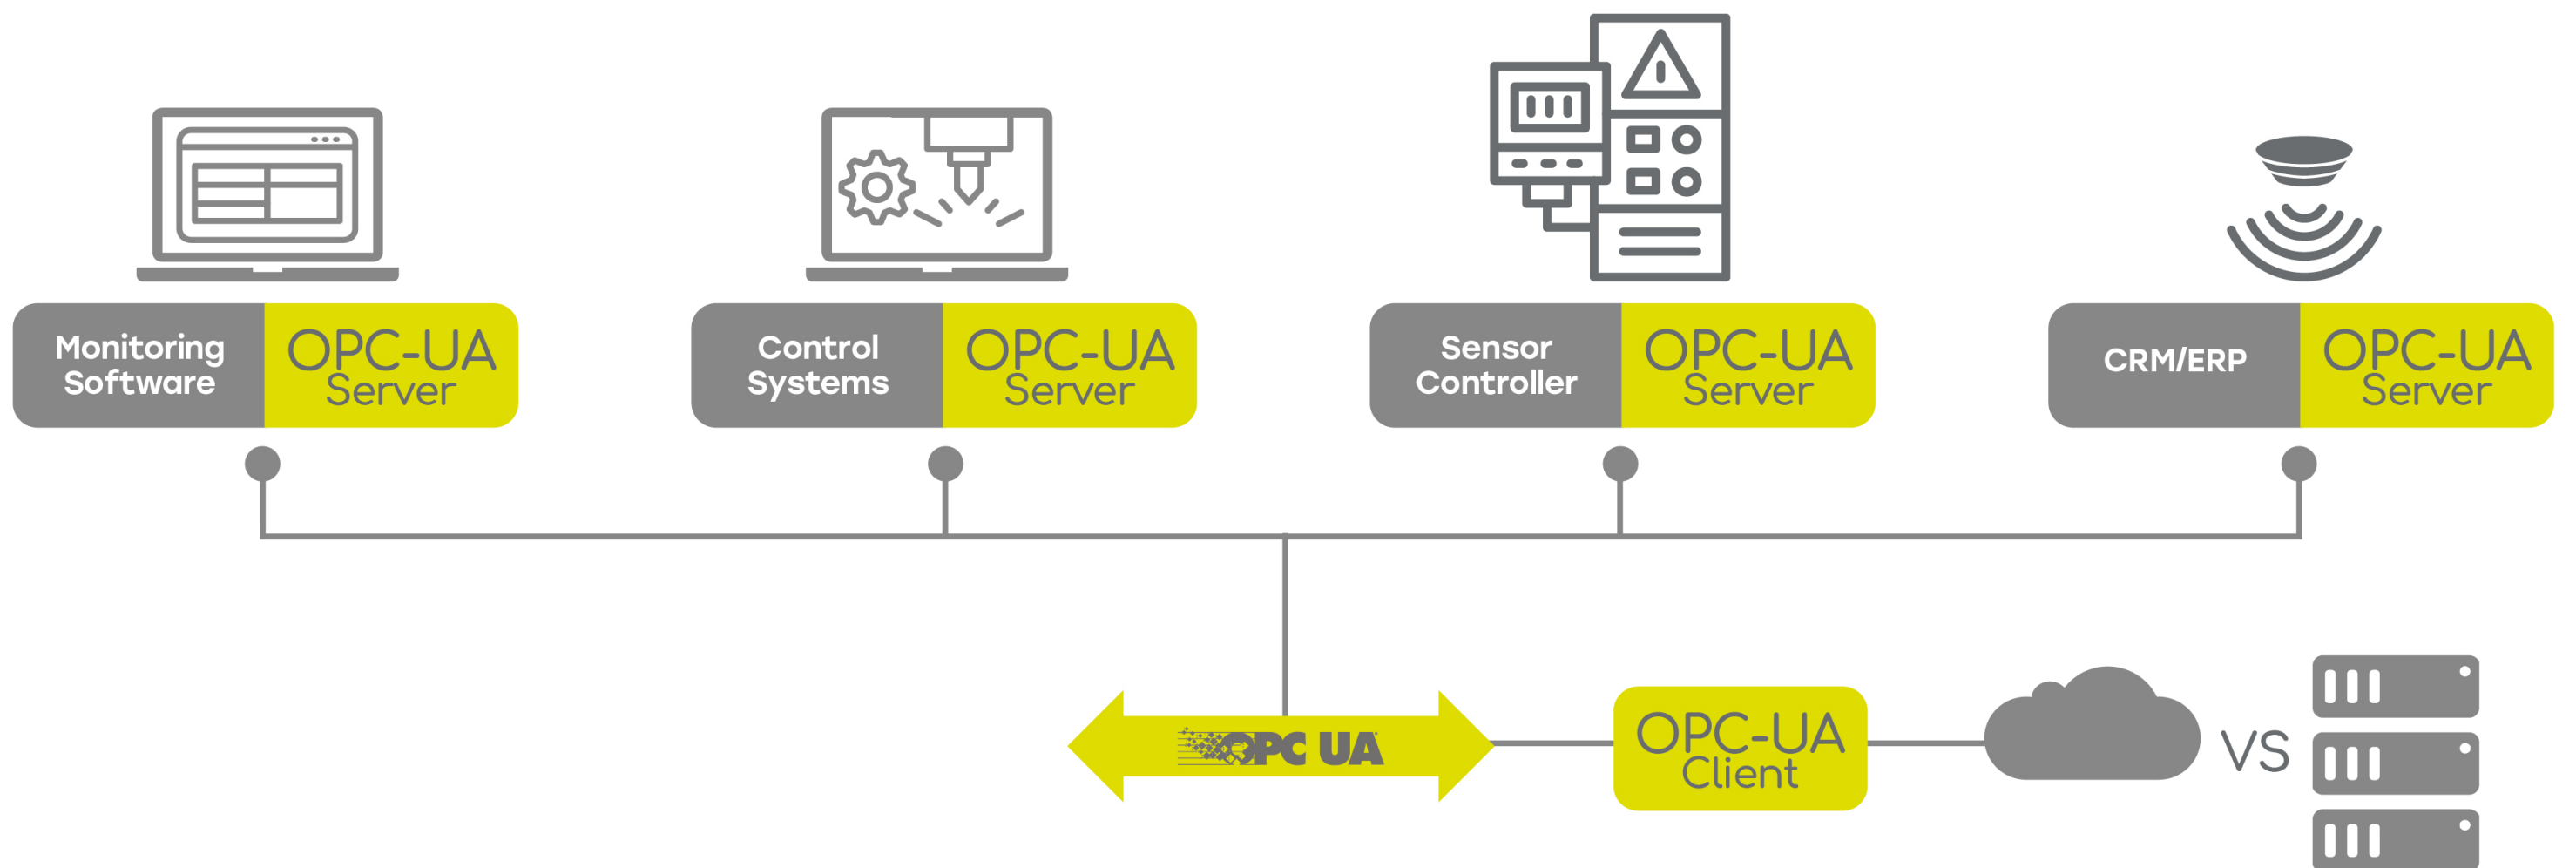

Woodworking made izy: one protocol

WHAT'S NEW WITH ONE PROTOCOL
AND HOW IT CONNECTS MANY DEVICES

Woodworking made izy
will connect different machines
of different manufacturers with OPC-UA,
it will interconnect them and will reduce
theranking system of current Standard
protocols to simply one horizontal level.

WHAT'S NEW WITH ONE PROTOCOL
AND HOW IT CONNECTS MANY DEVICES

OPC-UA APPROACH

WHAT'S NEW WITH ONE PROTOCOL
AND HOW IT CONNECTS MANY DEVICES