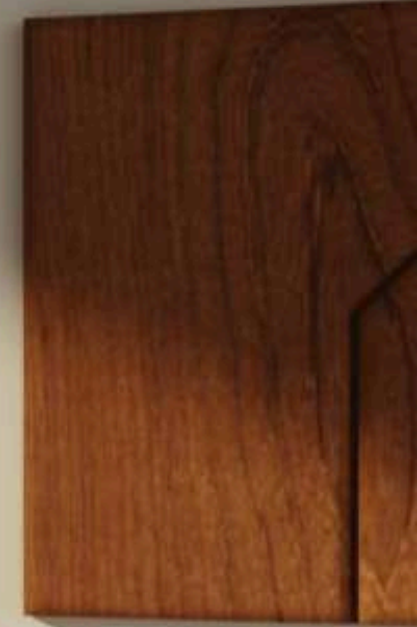

CATALOG 2024 | UNIQUE WOOD TILES