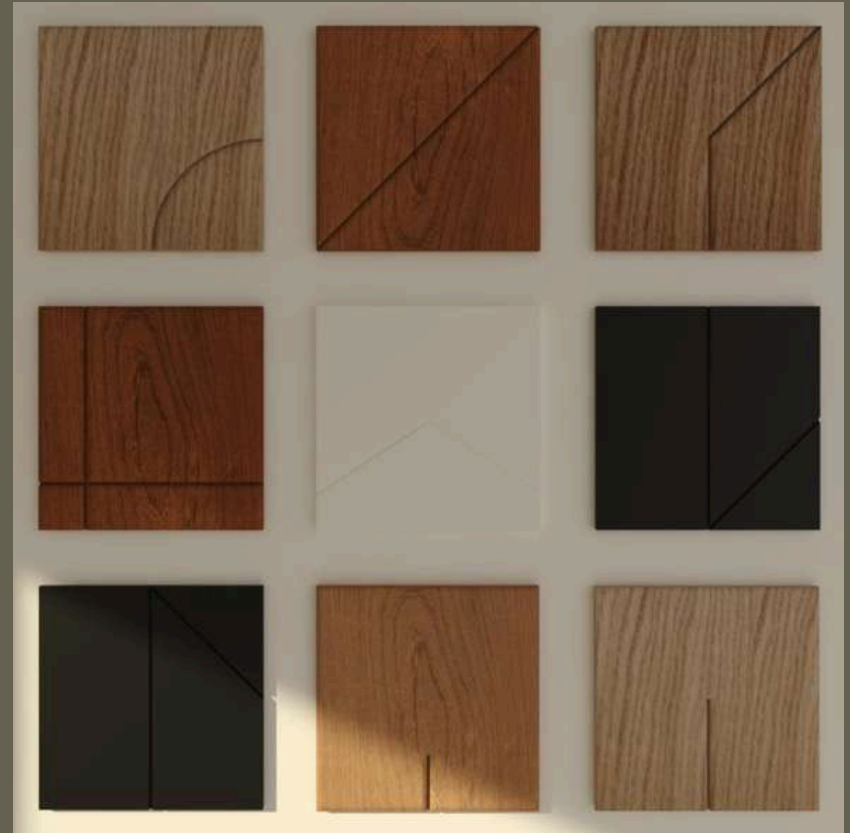

unlike anything else