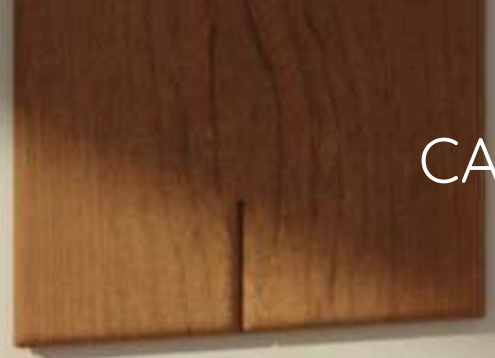

CATALOG 2024 | UNIQUE WOOD TILES