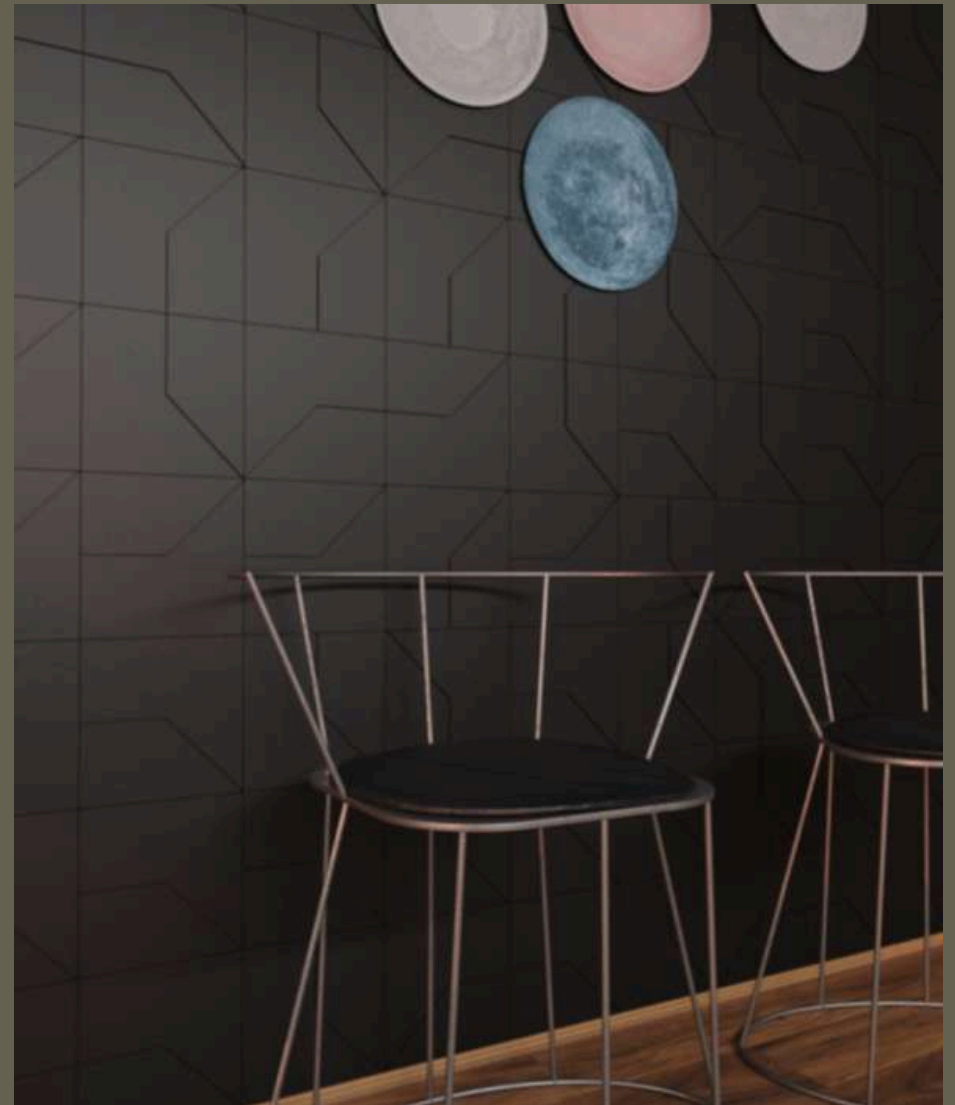

boomerang

trace medium

trace small

single "L"

arrow

flag

Models currently available:

Expanded PVC - white

traces small/medium

angle

arrow

boomerang

Natural veneer - dark goiabão wood

traces small/medium

angle

flag

■ wall / ceiling □ outdoor

🔪 quick-drying adhesive glue for exterior

Available colors:

■ 25 pieces in each box ◀▶ 7.87"x7.87"

Model Traces will be mixed with small and medium

many models available

easy installation

Model: TRACES
small/medium
EXPANDED PVC WHITE

Model: FLAG
CARVALHO AMERICANO

unlike anything else

excellent visual appeal

Model: BOOMERANG
EXPANDED PVC - WHITE / BLACK

versatile and irreverent

Model: SINGLE "L"
CARVALHO AMERICANO